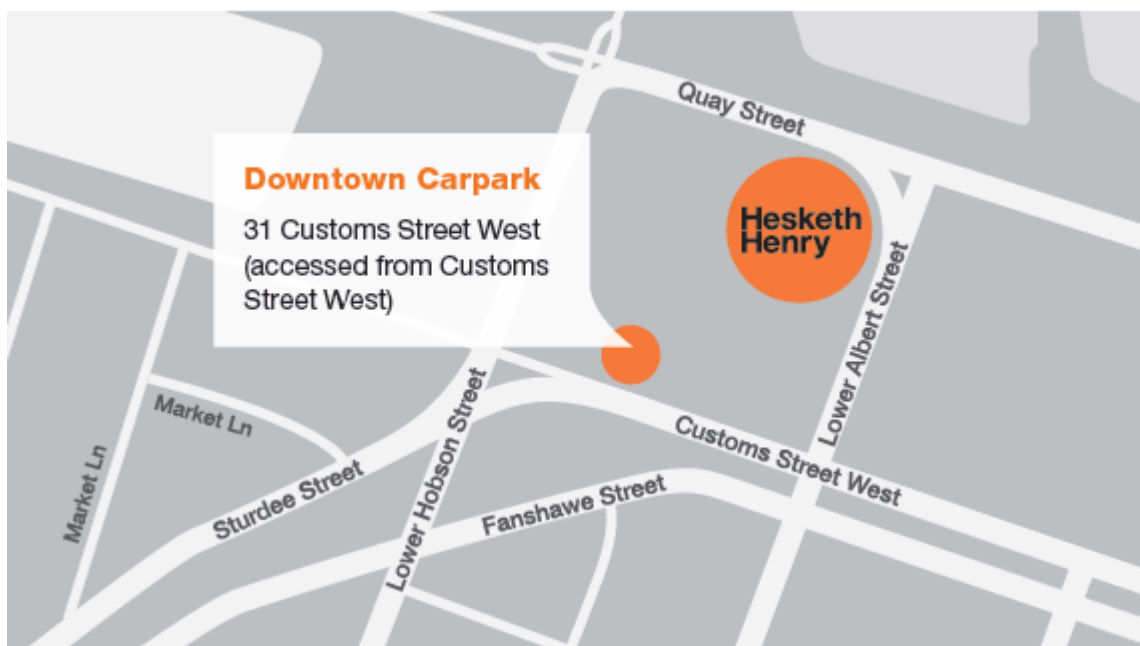

Hesketh Henry

Complimentary Parking

We are located at Level 14, 188 Quay Street

When you arrive at the Downtown Carpark your licence plate number will be scanned and the gate will open for you to drive in. You will only be issued with a paper ticket if the system cannot read your licence plate. After your meeting at Hesketh Henry you will collect a payment voucher from reception to use when departing the car park.

When you arrive in the lobby of the tower, there are consoles at each entry point that operate the lifts. Please type in 14 and it will allocate a lift letter. Enter the allocated lift and you will arrive at reception.