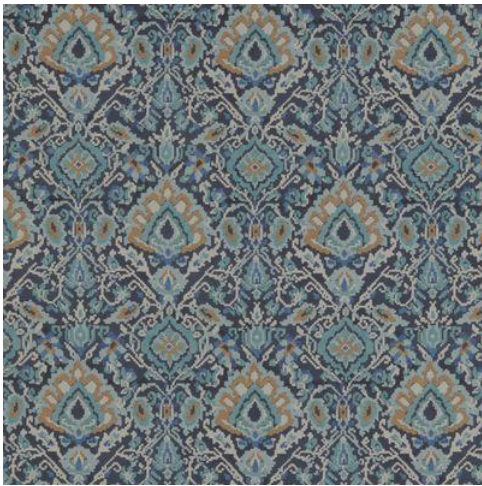

Medina

Azure